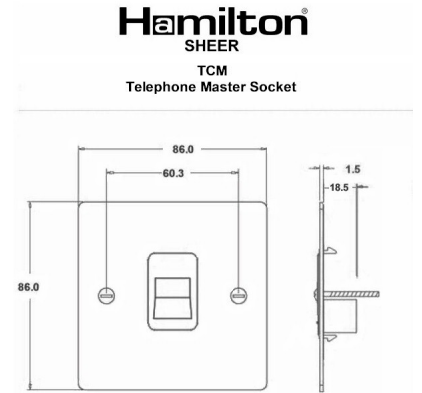

89TCMB

Sheer | SHEER RANGE | Telephone and Data Outlets

Item Image

Wiring

Dimensions

Primary Range	Sheer	
Insert Type	1 gang Telephone Master	
Insert Colour	Black	
EAN13 Barcode	5017503891641	
Commodity Code	85176990	
Luckins TSI	386906006	
Dimensions(Nominal)	Single: Height = 86.0mm Width = 86.0mm Depth = 1.5mm	
Weight	120 GR	
Switched Poles	N/A	
IP Rating	IP2XD	
Contact Gap Minimum	N/A	
Earth Terminal Capacity 1	5x1mm ²	
Earth Terminal Capacity 2	4 x 1.5mm ²	
Earth Terminal Capacity 3	3 x 2.5mm ²	
Earth Terminal Capacity 4	1 x 4mm ² Multi-strand	
Earth Terminal Capacity 5	1 x 6mm ²	
Product Class 1	Must be earthed (ref BS7671 415.2.1)	
Ambient Operating Temperature	-5° to +40°C	
Recommended Location	Internal Use Only	
Maximum Installation Altitude	2000m	
Standard/Approval	BS 6312:2:2	
All products listed conform to current British or European standard and the product information is correct at the time of going to press.	All accessories are manufactured under an accredited BS EN ISO 9001 : 2015 Quality Management System.	It is the policy of the company to improve products as part of our development programme. Therefore, we reserve the right to alter designs and dimensions without prior notice.
Illustrations and diagrams are reproduced within the limitations of reproduction and printing process and are not binding.	Due to manufacturing processes we cannot guarantee an exact colour match and shadings of of certain finishes.	Correct as at 28 October 2020 08:05 PM E&OE